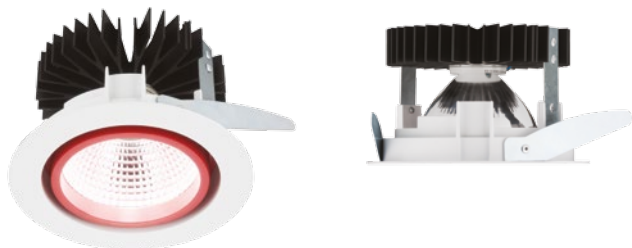

Decorative downlight luminaire for suspended ceilings, degree of water and dust-proof IP20 and IP44, for LED light sources.

TECHNICAL DATA	Mounting: in the ceiling, with mounting brackets (included) Body: aluminum Colour: white
ELECTRICAL DATA	Power supply efficiency: >86% Power: 220-240V 50/60Hz Includes light source: yes Type of equipment: ED
OPTICAL DATA	Electrical connection: max 2x1,5 mm ² wire Light distribution: circular Way of lighting: direct Reflector: aluminum polished faceted
ADDITIONAL INFO	Available on request: DALI, LED emergency module Operating temperature range: 0°C ... +40°C Other remarks: Flux of luminaire depends of the colour of the luminaire ring; claimed flux is appropriate for downlight luminaire in colour RAL9003
GENERAL DATA	Lifetime (L70B50): 50 000 h Warranty: 3 years + 2 years after project registration Application: boutiques, delicatessen, jeweler, shopping centers, supermarkets, museums

Luminous flux tolerance +/- 10%.

030241.5L01.3

- Ring colour
- 1 white
 - 3 black
 - 4 red
 - 5 blue
 - 6 green
- Beam angle
- 1 36°
 - 2 76°

Code	Dimensions [mm] W H	Mounting dimensions [mm] W	Pallet quantity	Quantity in package	Net weight [kg]
Degree of water and dust protection: IP20					
030241.5L01.3XX	192 117	170	240	1	1.1
030241.5L02.3XX	192 117	170	240	1	1.1
030241.5L03.3XX	192 117	170	240	1	1.1
030241.5L04.3XX	192 117	170	240	1	1.1
030241.5L05.3XX	192 117	170	240	1	1.1
030241.5L06.3XX	192 117	170	240	1	1.1
030241.5L07.3XX	192 117	170	240	1	1.1
030241.5L08.3XX	192 117	170	240	1	1.1
Degree of water and dust protection: IP20/44					
030261.5L01.3XX	192 117	170	240	1	1.1
030261.5L02.3XX	192 117	170	240	1	1.1
030261.5L03.3XX	192 117	170	240	1	1.1
030261.5L04.3XX	192 117	170	240	1	1.1
030261.5L05.3XX	192 117	170	240	1	1.1
030261.5L06.3XX	192 117	170	240	1	1.1
030261.5L07.3XX	192 117	170	240	1	1.1
030261.5L08.3XX	192 117	170	240	1	1.1

AVAILABLE VERSIONS

white

black

red

blue

green

Luminous flux tolerance +/- 10%.

OTHER PICTURES**ACCESSORIES**