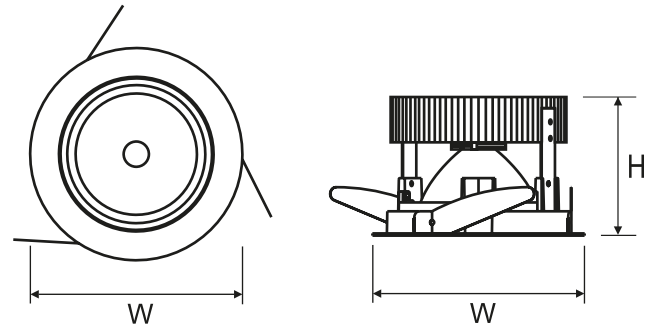

Decorative downlight luminaire for suspended ceilings, degree of water and dust-proof IP20 and IP44, for LED light sources.

TECHNICAL DATA	Mounting: in the ceiling, with mounting brackets (included) Body: aluminum Colour: white
ELECTRICAL DATA	Power supply efficiency: >86% Power: 220-240V 50/60Hz Includes light source: yes Type of equipment: ED
OPTICAL DATA	Electrical connection: max 2x1,5 mm ² wire Light distribution: circular Way of lighting: direct Reflector: aluminum polished faceted
ADDITIONAL INFO	Available on request: DALI, LED emergency module Operating temperature range: 0°C ... +40°C Other remarks: Flux of luminaire depends of the colour of the luminaire ring; claimed flux is appropriate for downlight luminaire in colour RAL9003
GENERAL DATA	Lifetime (L70B50): 50 000 h Warranty: 3 years + 2 years after project registration Application: boutiques, delicatessen, jeweler, shopping centers, supermarkets, museums

Luminous flux tolerance +/- 10%.

030241.5L01.3

- Ring colour
- 1 white
 - 3 black
 - 4 red
 - 5 blue
 - 6 green
- Beam angle
- 1 36°
 - 2 76°

Code	Dimensions [mm] W H	Mounting dimensions [mm] W	Pallet quantity	Quantity in package	Net weight [kg]
Degree of water and dust protection: IP20					
030241.5L01.3XX	192 117	170	240	1	1.1
030241.5L02.3XX	192 117	170	240	1	1.1
030241.5L03.3XX	192 117	170	240	1	1.1
030241.5L04.3XX	192 117	170	240	1	1.1
030241.5L05.3XX	192 117	170	240	1	1.1
030241.5L06.3XX	192 117	170	240	1	1.1
030241.5L07.3XX	192 117	170	240	1	1.1
030241.5L08.3XX	192 117	170	240	1	1.1
Degree of water and dust protection: IP20/44					
030261.5L01.3XX	192 117	170	240	1	1.1
030261.5L02.3XX	192 117	170	240	1	1.1
030261.5L03.3XX	192 117	170	240	1	1.1
030261.5L04.3XX	192 117	170	240	1	1.1
030261.5L05.3XX	192 117	170	240	1	1.1
030261.5L06.3XX	192 117	170	240	1	1.1
030261.5L07.3XX	192 117	170	240	1	1.1
030261.5L08.3XX	192 117	170	240	1	1.1