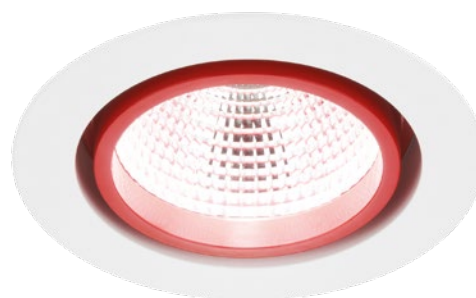

Decorative downlight luminaire for suspended ceilings, degree of water and dust-proof IP20 and IP44, for LED light sources.

TECHNICAL DATA	Mounting: in the ceiling, with mounting brackets (included) Body: aluminum Colour: white
ELECTRICAL DATA	Power supply efficiency: >86% Power: 220-240V 50/60Hz Includes light source: yes Type of equipment: ED
OPTICAL DATA	Electrical connection: max 2x1,5 mm ² wire Light distribution: circular Way of lighting: direct Reflector: aluminum polished faceted
ADDITIONAL INFO	Available on request: DALI, LED emergency module Operating temperature range: 0°C ... +40°C Other remarks: Flux of luminaire depends of the colour of the luminaire ring; claimed flux is appropriate for downlight luminaire in colour RAL9003
GENERAL DATA	Lifetime (L70B50): 50 000 h Warranty: 3 years + 2 years after project registration Application: boutiques, delicatessen, jeweler, shopping centers, supermarkets, museums

Code	IK	Power LED [W]	Luminaire power [W]	Lumen LED [lm]	Lumen luminaire [lm]	Efficacy [lm/W]	Colour temperature [K]	CRI/Ra
Degree of water and dust protection: IP20								
030241.5L01.3XX	IK00	11	13	1500	1245	96	3000	≥80
030241.5L02.3XX	IK00	11	13	1500	1245	96	4000	≥80
030241.5L03.3XX	IK00	16	18	2000	1650	92	3000	≥80
030241.5L04.3XX	IK00	16	18	2000	1650	92	4000	≥80
030241.5L05.3XX	IK00	22	25	3000	2500	100	3000	≥80
030241.5L06.3XX	IK00	22	25	3000	2500	100	4000	≥80
030241.5L07.3XX	IK00	40	45	5000	4100	91	3000	≥80
030241.5L08.3XX	IK00	40	45	5000	4100	91	4000	≥80
Degree of water and dust protection: IP20/44								
030261.5L01.3XX	IK04	11	13	1500	1245	96	3000	≥80
030261.5L02.3XX	IK04	11	13	1500	1245	96	4000	≥80
030261.5L03.3XX	IK04	16	18	2000	1660	92	3000	≥80
030261.5L04.3XX	IK04	16	18	2000	1660	92	4000	≥80
030261.5L05.3XX	IK04	22	25	3000	2490	100	3000	≥80
030261.5L06.3XX	IK04	22	25	3000	2490	100	4000	≥80
030261.5L07.3XX	IK04	40	45	5000	4100	91	3000	≥80
030261.5L08.3XX	IK04	40	45	5000	4100	91	4000	≥80