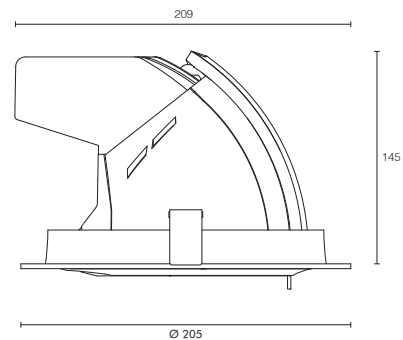

## LED Downlight

Versatile

Cutout Size  Ø 190mm

HIGH CRI  
>90Ra
FASHION  
modules
FOOD  
modules

AVAILABLE ON REQUEST

Up to  
**40W**
Up to  
**5879lm**
3000K  
4000K

Power      Lumen      CCT

<b>Product Information</b>	<b>LED Power</b>	24W		40W	
	<b>CRI</b>	>80Ra			
	<b>CCT</b>	3000K	4000K	3000K	4000K
	<b>LED Lumen</b>	3432lm	3571lm	5574lm	5879lm
	<b>LED Efficacy</b>	143lm/W	148lm/W	139lm/W	147lm/W
	<b>LOR</b>	Up to 80%			
	<b>Driver</b>	Non-Dimmable Driver (included)			
	<b>Reflector</b>				
		18°	24°	36° included	60°

Pivo Maxi 3000K

H [m]	[lux]	Beam [Ø cm]	Field [Ø cm]
1	5689	70	140
2	1422	130	280
3	632	200	420
4	356	260	560
5	228	330	700

Beam (50%) Angle: 36°      Field (10%) Angle: 70°

Article No.	Product Name	Color	LED Lumen	CCT	CRI	Cooling	LED Power	Reflector	Cutout Size
2.11.1714	LED spot Pivo Maxi	Grey	3432lm	3000K	>80Ra	Passive	24W	36°	Ø 190mm
2.11.1715	LED spot Pivo Maxi	White	3432lm	3000K	>80Ra	Passive	24W	36°	Ø 190mm
2.11.1716	LED spot Pivo Maxi	Black	3432lm	3000K	>80Ra	Passive	24W	36°	Ø 190mm
2.11.1717	LED spot Pivo Maxi	Grey	3571lm	4000K	>80Ra	Passive	24W	36°	Ø 190mm
2.11.1718	LED spot Pivo Maxi	White	3571lm	4000K	>80Ra	Passive	24W	36°	Ø 190mm
2.11.1719	LED spot Pivo Maxi	Black	3571lm	4000K	>80Ra	Passive	24W	36°	Ø 190mm
2.11.1720	LED spot Pivo Maxi	Grey	5574lm	3000K	>80Ra	Passive	40W	36°	Ø 190mm
2.11.1721	LED spot Pivo Maxi	White	5574lm	3000K	>80Ra	Passive	40W	36°	Ø 190mm
2.11.1722	LED spot Pivo Maxi	Black	5574lm	3000K	>80Ra	Passive	40W	36°	Ø 190mm
2.11.1723	LED spot Pivo Maxi	Grey	5879lm	4000K	>80Ra	Passive	40W	36°	Ø 190mm
2.11.1724	LED spot Pivo Maxi	White	5879lm	4000K	>80Ra	Passive	40W	36°	Ø 190mm
2.11.1725	LED spot Pivo Maxi	Black	5879lm	4000K	>80Ra	Passive	40W	36°	Ø 190mm