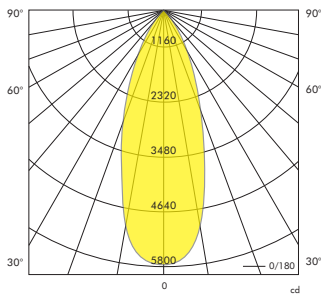

## LED Downlight

Versatile

Cutout Size  Ø 190mm

HIGH CRI  
>90Ra
FASHION  
modules
FOOD  
modules

AVAILABLE ON REQUEST

Up to  
**40W**
Up to  
**5879lm**
3000K  
4000K

Power      Lumen      CCT

<b>Product Information</b>	<b>LED Power</b>	24W		40W	
	<b>CRI</b>	>80Ra			
	<b>CCT</b>	3000K	4000K	3000K	4000K
	<b>LED Lumen</b>	3432lm	3571lm	5574lm	5879lm
	<b>LED Efficacy</b>	143lm/W	148lm/W	139lm/W	147lm/W
	<b>LOR</b>	Up to 80%			
	<b>Driver</b>	Non-Dimmable Driver (included)			
	<b>Reflector</b>				
		18°	24°	36° included	60°

Pivo Maxi 3000K

H [m]	[lux]	Beam [Ø cm]	Field [Ø cm]
1	5689	70	140
2	1422	130	280
3	632	200	420
4	356	260	560
5	228	330	700

Beam (50%) Angle: 36°      Field (10%) Angle: 70°

Article No.	Product Name	Color	LED Lumen	CCT	CRI	Cooling	LED Power	Reflector	Cutout Size
2.11.1714	LED spot Pivo Maxi	Grey	3432lm	3000K	>80Ra	Passive	24W	36°	Ø 190mm
2.11.1715	LED spot Pivo Maxi	White	3432lm	3000K	>80Ra	Passive	24W	36°	Ø 190mm
2.11.1716	LED spot Pivo Maxi	Black	3432lm	3000K	>80Ra	Passive	24W	36°	Ø 190mm
2.11.1717	LED spot Pivo Maxi	Grey	3571lm	4000K	>80Ra	Passive	24W	36°	Ø 190mm
2.11.1718	LED spot Pivo Maxi	White	3571lm	4000K	>80Ra	Passive	24W	36°	Ø 190mm
2.11.1719	LED spot Pivo Maxi	Black	3571lm	4000K	>80Ra	Passive	24W	36°	Ø 190mm
2.11.1720	LED spot Pivo Maxi	Grey	5574lm	3000K	>80Ra	Passive	40W	36°	Ø 190mm
2.11.1721	LED spot Pivo Maxi	White	5574lm	3000K	>80Ra	Passive	40W	36°	Ø 190mm
2.11.1722	LED spot Pivo Maxi	Black	5574lm	3000K	>80Ra	Passive	40W	36°	Ø 190mm
2.11.1723	LED spot Pivo Maxi	Grey	5879lm	4000K	>80Ra	Passive	40W	36°	Ø 190mm
2.11.1724	LED spot Pivo Maxi	White	5879lm	4000K	>80Ra	Passive	40W	36°	Ø 190mm
2.11.1725	LED spot Pivo Maxi	Black	5879lm	4000K	>80Ra	Passive	40W	36°	Ø 190mm