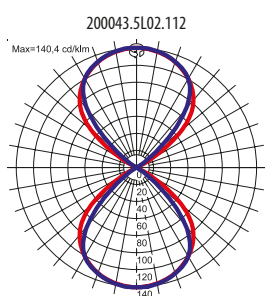

Code	Power LED [W]	Luminaire power [W]	Lumen LED [lm]	Lumen luminaire [lm]	Efficacy [lm/W]	Colour temperature [K]	CRI/Ra
Colour: gray							
200042.5L01.112	11	13	1600	1000	77	3000	≥80
200042.5L02.112	11	13	1600	1000	77	4000	≥80
Colour: black							
200043.5L01.112	11	13	1600	1000	77	3000	≥80
200043.5L02.112	11	13	1600	1000	77	4000	≥80

Code	Dimensions [mm] L W H	Pallet quantity	Quantity in package	Net weight [kg]
Colour: gray				
200042.5L01.112	270 100 43	48	1	2.0
200042.5L02.112	270 100 43	48	1	2.0
Colour: black				
200043.5L01.112	270 100 43	-	1	2.0
200043.5L02.112	270 100 43	-	1	2.0

Designed by LUG Design Team

Luminous flux tolerance +/- 10%.

Lighting beam, light intensity distribution and light efficiency were examined in accordance with the EN ISO 17025:2005 norm for EN13032 norm series and the LM-79 norm.

Up-to-date product info available on our website www.flashdq.com

OTHER PICTURES

LIGHT BEAM CURVES

Designed by LUG Design Team

Luminous flux tolerance +/- 10%.

Lighting beam, light intensity distribution and light efficiency were examined in accordance with the EN ISO 17025:2005 norm for EN13032 norm series and the LM-79 norm.