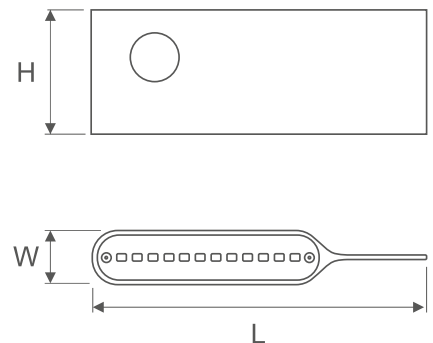

Suspended decorative luminaire for LED light sources.

TECHNICAL DATA	Mounting: suspended, on wire suspension (included)
	Body: anodized aluminum
	Colour: gray, black
ELECTRICAL DATA	Power: 220-240V 50/60Hz
	Includes light source: yes
	Type of equipment: ED
OPTICAL DATA	Way of lighting: direct-indirect
GENERAL DATA	Warranty: 5 years
	Application: offices, conference rooms, reception desks, shopping centers, car showrooms, boutiques

Code	Power LED [W]	Luminaire power [W]	Lumen LED [lm]	Lumen luminaire [lm]	Efficacy [lm/W]	Colour temperature [K]	CRI/Ra
Colour: gray							
200042.5L01.112	11	13	1600	1000	77	3000	≥80
200042.5L02.112	11	13	1600	1000	77	4000	≥80
Colour: black							
200043.5L01.112	11	13	1600	1000	77	3000	≥80
200043.5L02.112	11	13	1600	1000	77	4000	≥80

Code	Dimensions [mm] L W H	Pallet quantity	Quantity in package	Net weight [kg]
Colour: gray				
200042.5L01.112	270 100 43	48	1	2.0
200042.5L02.112	270 100 43	48	1	2.0
Colour: black				
200043.5L01.112	270 100 43	-	1	2.0
200043.5L02.112	270 100 43	-	1	2.0