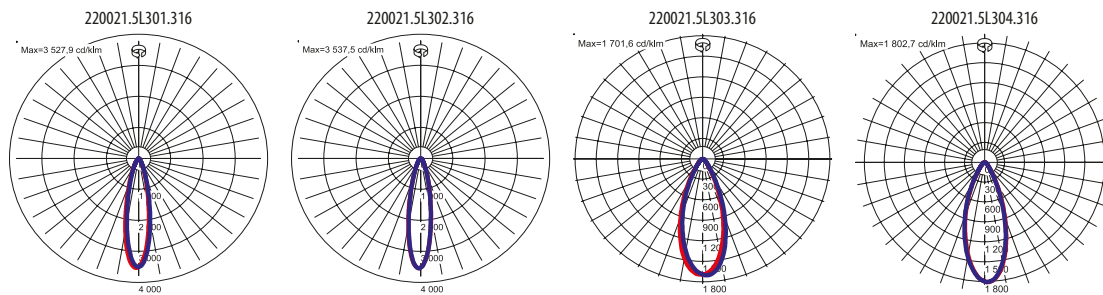

Code	Beam angle	Power LED [W]	Luminaire power [W]	Lumen LED [lm]	Lumen luminaire [lm]	Efficacy [lm/W]	Colour temperature [K]	CRI/Ra
22002X.5L301.3X6	24°	3x17,5	62	3x1560	4680	75	4000	92
22002X.5L302.3X6	24°	3x17,5	62	3x1430	4290	69	3000	92
22002X.5L303.3X6	40°	3x17,5	62	3x1560	4680	75	4000	92
22002X.5L304.3X6	40°	3x17,5	62	3x1430	4290	69	3000	92

22002 .5L101.3 1

Colour of decorative elements

- 1 pink
- 2 red
- 3 green
- 4 blue
- 5 yellow
- 6 white
- 7 black

Body colour

- 1 white
- 3 black

Code	Dimensions [mm] L W H	Pallet quantity	Quantity in package	Net weight [kg]
22002X.5L301.3X6	348 348 144	30	1	4.6
22002X.5L302.3X6	348 348 144	30	1	4.6
22002X.5L303.3X6	348 348 144	30	1	4.6
22002X.5L304.3X6	348 348 144	30	1	4.6

Designed by LUG Design Team

Luminous flux tolerance +/- 10%.

Lighting beam, light intensity distribution and light efficiency were examined in accordance with the EN ISO 17025:2005 norm for EN13032 norm series and the LM-79 norm.

LIGHT BEAM CURVES

Designed by LUG Design Team

Luminous flux tolerance +/- 10%.

Lighting beam, light intensity distribution and light efficiency were examined in accordance with the EN ISO 17025:2005 norm for EN13032 norm series and the LM-79 norm.