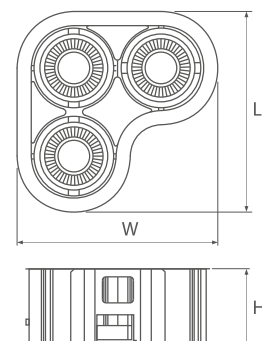

Code	Beam angle	Power LED [W]	Luminaire power [W]	Lumen LED [lm]	Lumen luminaire [lm]	Efficacy [lm/W]	Colour temperature [K]	CRI/Ra
22002X.5L301.3X6	24°	3x17,5	62	3x1560	4680	75	4000	92
22002X.5L302.3X6	24°	3x17,5	62	3x1430	4290	69	3000	92
22002X.5L303.3X6	40°	3x17,5	62	3x1560	4680	75	4000	92
22002X.5L304.3X6	40°	3x17,5	62	3x1430	4290	69	3000	92

22002 .5L101.3 1

Colour of decorative elements

- 1 pink
- 2 red
- 3 green
- 4 blue
- 5 yellow
- 6 white
- 7 black

Body colour

- 1 white
- 3 black

Code	Dimensions [mm] L W H	Pallet quantity	Quantity in package	Net weight [kg]
22002X.5L301.3X6	348 348 144	30	1	4.6
22002X.5L302.3X6	348 348 144	30	1	4.6
22002X.5L303.3X6	348 348 144	30	1	4.6
22002X.5L304.3X6	348 348 144	30	1	4.6

Designed by LUG Design Team

Luminous flux tolerance +/- 10%.

Lighting beam, light intensity distribution and light efficiency were examined in accordance with the EN ISO 17025:2005 norm for EN13032 norm series and the LM-79 norm.