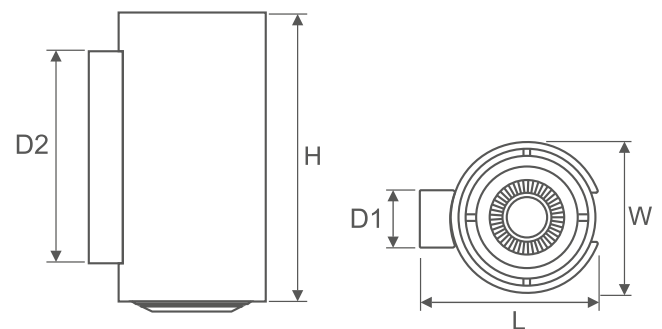

Modern surface mounted luminaire for LED light sources.

TECHNICAL DATA

Mounting: surface mounted (sconce)
Body: top quality anodized aluminum with carbon fiber structure finish

ELECTRICAL DATA

Colour: black
Power: 220-240V 50/60Hz

Includes light source: yes

Type of equipment: ED

Way of lighting: direct

OPTICAL DATA

GENERAL DATA

Available on request: DIM 1..10V, DALI

Other remarks: for metal halide version - please order MH light sources

| Code | Dimensions [mm] L W H D1 D2 D3 | Mounting dimensions [mm] W | Pallet quantity | Quantity in package | Net weight [kg] |
|----------------|-----------------------------------|-------------------------------|-----------------|---------------------|-----------------|
| 230013.5L01.61 | 215 185 362 70 256 220 | 220 | 50 | 1 | 4.0 |
| 230013.5L02.61 | 215 185 362 70 256 220 | 220 | 50 | 1 | 4.0 |
| 230013.5L03.61 | 215 185 362 70 256 220 | 220 | 50 | 1 | 4.0 |
| 230013.5L04.61 | 215 185 362 70 256 220 | 220 | 50 | 1 | 4.0 |