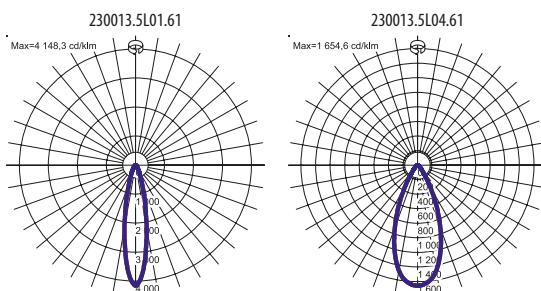

Warranty: 5 years

Application: offices, conference rooms, reception desks, shopping centers, car showrooms, boutiques

| Code | Beam angle | Power LED [W] | Luminaire power [W] | Lumen LED [lm] | Lumen luminaire [lm] | Efficacy [lm/W] | Colour temperature [K] | CRI/Ra |
|----------------|------------|---------------|---------------------|----------------|----------------------|-----------------|------------------------|--------|
| 230013.5L01.61 | 24° | 17,5 | 21 | 1560 | 1560 | 74 | 4000 | 92 |
| 230013.5L02.61 | 24° | 17,5 | 21 | 1430 | 1430 | 68 | 3000 | 92 |
| 230013.5L03.61 | 40° | 17,5 | 21 | 1560 | 1560 | 74 | 4000 | 92 |
| 230013.5L04.61 | 40° | 17,5 | 21 | 1430 | 1430 | 68 | 3000 | 92 |

| Code | Dimensions [mm] L W H D1 D2 D3 | Mounting dimensions [mm] W | Pallet quantity | Quantity in package | Net weight [kg] |
|----------------|-----------------------------------|-------------------------------|-----------------|---------------------|-----------------|
| 230013.5L01.61 | 215 185 362 70 256 220 | 220 | 50 | 1 | 4.0 |
| 230013.5L02.61 | 215 185 362 70 256 220 | 220 | 50 | 1 | 4.0 |
| 230013.5L03.61 | 215 185 362 70 256 220 | 220 | 50 | 1 | 4.0 |
| 230013.5L04.61 | 215 185 362 70 256 220 | 220 | 50 | 1 | 4.0 |

LIGHT BEAM CURVES

Designed by LUG Design Team

Luminous flux tolerance +/- 10%.

Lighting beam, light intensity distribution and light efficiency were examined in accordance with the EN ISO 17025:2005 norm for EN13032 norm series and the LM-79 norm.