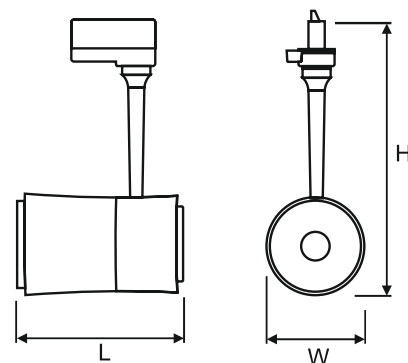

Modern, interior spotlight equipped with LED light sources, available in two colour temperatures, adjusted for direct connection to 3-phase track, none driver required.

TECHNICAL DATA	Mounting: in 3-phase track
	Body: high pressure die-cast aluminum
	Colour: white, gray, black
ELECTRICAL DATA	Power: 220-240V 50/60Hz
	Includes light source: yes
	Type of equipment: ED
	Electrical connection: in 3-phase track
OPTICAL DATA	Light distribution: circular
	Way of lighting: direct
	Reflector: aluminum polished faceted
GENERAL DATA	Lifetime (L70B50): 50 000 h
	Operating temperature range: 0° C ... +35° C
	Warranty: 3 years
	Application: boutiques, galleries, shopping centers, car showrooms, museums, exhibitions, exhibitions

Up-to-date product info available on our website www.lugbox24.com

Code	Dimensions [mm] L W H	Pallet quantity	Quantity in package	Net weight [kg]
Colour: white				
300021.00001	145 88 200	448	1	0.9
300021.00002	145 88 200	448	1	0.9
300021.00003	145 88 200	448	1	0.9
300021.00004	145 88 200	448	1	0.9
300021.00005	145 88 200	448	1	0.9
300021.00006	145 88 200	448	1	0.9
300021.00007	145 88 200	448	1	0.9
300021.00008	145 88 200	448	1	0.9
Colour: gray				
300022.00017	145 88 200	448	1	0.9
300022.00018	145 88 200	448	1	0.9
300022.00019	145 88 200	448	1	0.9
300022.00020	145 88 200	448	1	0.9
300022.00021	145 88 200	448	1	0.9
300022.00022	145 88 200	448	1	0.9
300022.00011	145 88 200	448	1	0.9
300022.00012	145 88 200	448	1	0.9
Colour: black				
300023.00023	145 88 200	448	1	0.9
300023.00013	145 88 200	448	1	0.9
300023.00024	145 88 200	448	1	0.9
300023.00009	145 88 200	448	1	0.9
300023.00015	145 88 200	448	1	0.9
300023.00016	145 88 200	448	1	0.9
300023.00014	145 88 200	448	1	0.9
300023.00010	145 88 200	448	1	0.9