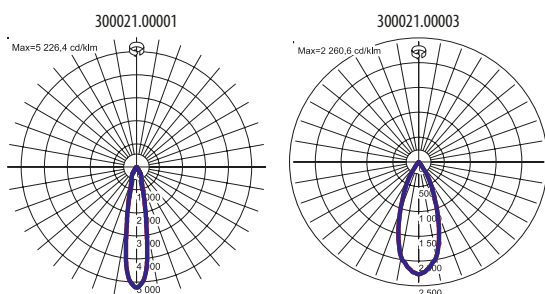

Luminous flux tolerance +/- 10%.

Lighting beam, light intensity distribution and light efficiency were examined in accordance with the EN ISO 17025:2005 norm for EN13032 norm series and the LM-79 norm.

OTHER PICTURES

LIGHT BEAM CURVES

Luminous flux tolerance +/- 10%.

Lighting beam, light intensity distribution and light efficiency were examined in accordance with the EN ISO 17025:2005 norm for EN13032 norm series and the LM-79 norm.