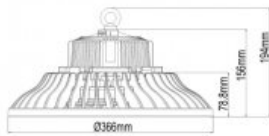

## Technische informatie

150W

SECTIE	Industrie
PRODUCT GROUP	High Bay
PRODUCT TYPE	High Bay

ORDER NUMBER	LIGHT COLOR	INPUT CURRENT	LUMEN OUTPUT
HBU150/50-110	5000°K	100-277VAC	20214LM

POWER	150W
INPUT CURRENT	100-277Vac
INPUT FREQ.	50-60Hz
POWER FACTOR	0.98
IP RATING	IP65
MAX. AMBIENT TEMP.	55°C
AMOUNT OF LED'S	132
LUMEN OUTPUT	20214lm
LIGHT COLOR	5000°K
BEAM ANGLE	110°
CRI	>0.80
LED TYPE	Nichia 3030
MATERIAL	Aluminium
COLOR	Zwart
MEASUREMENTS	366x194mm